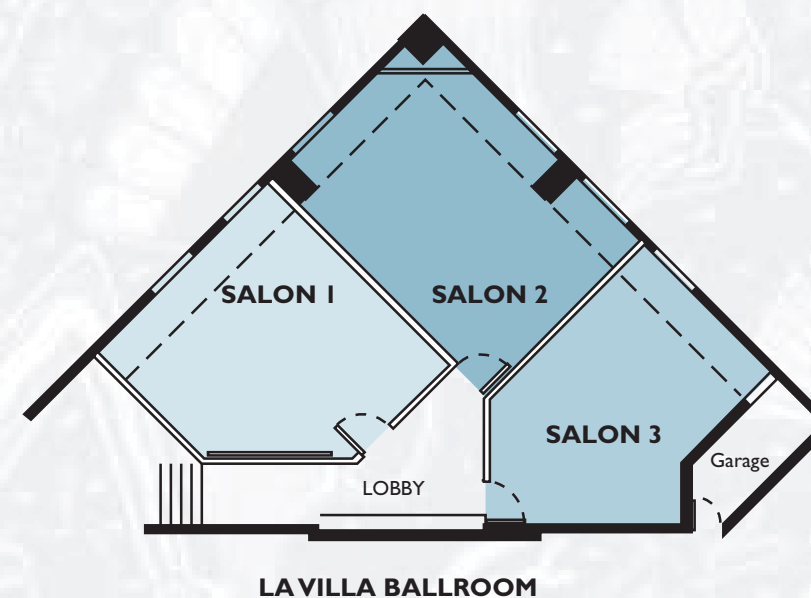

**FLOOR LEVEL**

**MEETING AND BALLROOM FACILITIES**

ROOM	DIMENSIONS						CAPACITY				
	(feets)			(meters)			CL	TH	C	Bq	Sq
A	171	176	2,809	15.90	16.42	261.00	180	250	320	200	
B	171	180	2,863	15.90	16.75	266.00	180	250	320	200	
C	171	86	1,367	15.90	8.00	127.00	80	130	240	90	
A+B	171	356	5,672	15.90	33.17	527.00	360	520	700	420	
A+B+C	171	422	7,039	15.90	41.17	654.00	450	800	1000	600	
D	21.81	13.19	287.67	6.65	4.02	26.73	15	20	15	20	

The Premiere Hotel features an exclusive gym and spa.

**FLOOR LEVEL**

**MEETING AND BALLROOM FACILITIES**

ROOM	DIMENSIONS				CAPACITY					
	(feets)		(meters)		CL	TH	C	U	Bq	Sq
LaVilla	10.49	1,236.00	3.20	115.00	80	110	150	50	80	60

CL Classroom style. TH Theatre style. C Cocktail. U "U" Shape. Bq Banquet. Sq Square.

**Equipment and Facilities**

For your business meetings or special events, Premiere Hotel features La Villa Room with capacity for up to 110 or three subdivided rooms for groups of 12 persons each, audio visual equipment is ready for use with professional personal assistance.