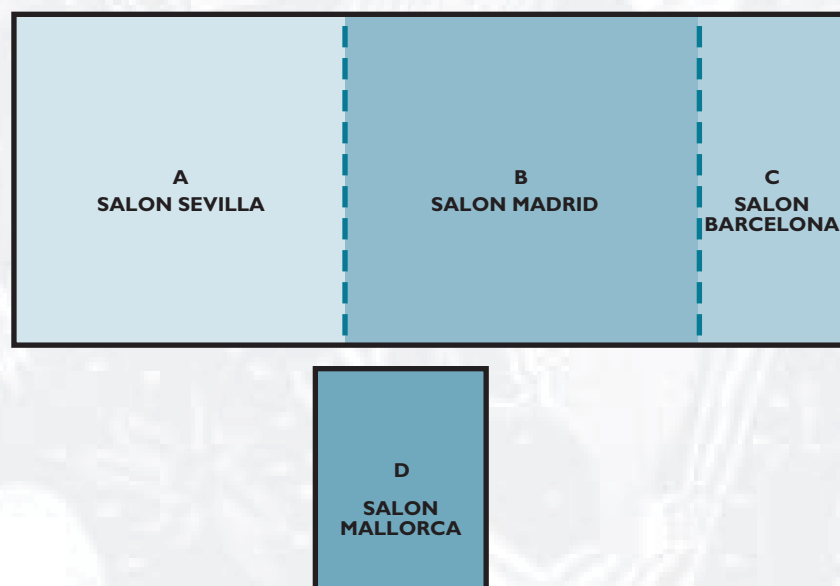

Located on Marina vallarta, 5 minutes from the airport and 10 minutes from downtown.

370 spacious and comfortable rooms in marble with one king size or two double beds.

Three restaurants, lobby bar, swim-up bar, tennis courts and gym. Activities programs with water-land sports and nightly entertainment shows. Melia offers comfort and professionalism for your convention and group incentive meetings, providing excellent facilities and a full array of audiovisual equipment for groups up to 800 people and complete planning assistance by our group programs and day time activities in an all-inclusive concept.

FLOOR LEVEL

MEETING AND BALLROOM FACILITIES

ROOM	DIMENSIONS						CAPACITY				
	(feets)			(meters)			CL	TH	C	Bq	Sq
A	171	176	2,809	15.90	16.42	261.00	180	250	320	200	
B	171	180	2,863	15.90	16.75	266.00	180	250	320	200	
C	171	86	1,367	15.90	8.00	127.00	80	130	240	90	
A+B	171	356	5,672	15.90	33.17	527.00	360	520	700	420	
A+B+C	171	422	7,039	15.90	41.17	654.00	450	800	1000	600	
D	21.81	13.19	287.67	6.65	4.02	26.73	15	20	15	20	

CL Classroom style. TH Theatre style. C Cocktail. Bq Banquet.

Located at the entrance of Puerto Vallarta, 15 minutes from the airport and walking distance from Old Town.

83 luxury accomodations, all with private balcony and ocean view. Experience the a la carte International Cuisine in our restaurants surrounded by luxurious mediterranean atmosphere.

The Premiere Hotel features an exclusive gym and spa.